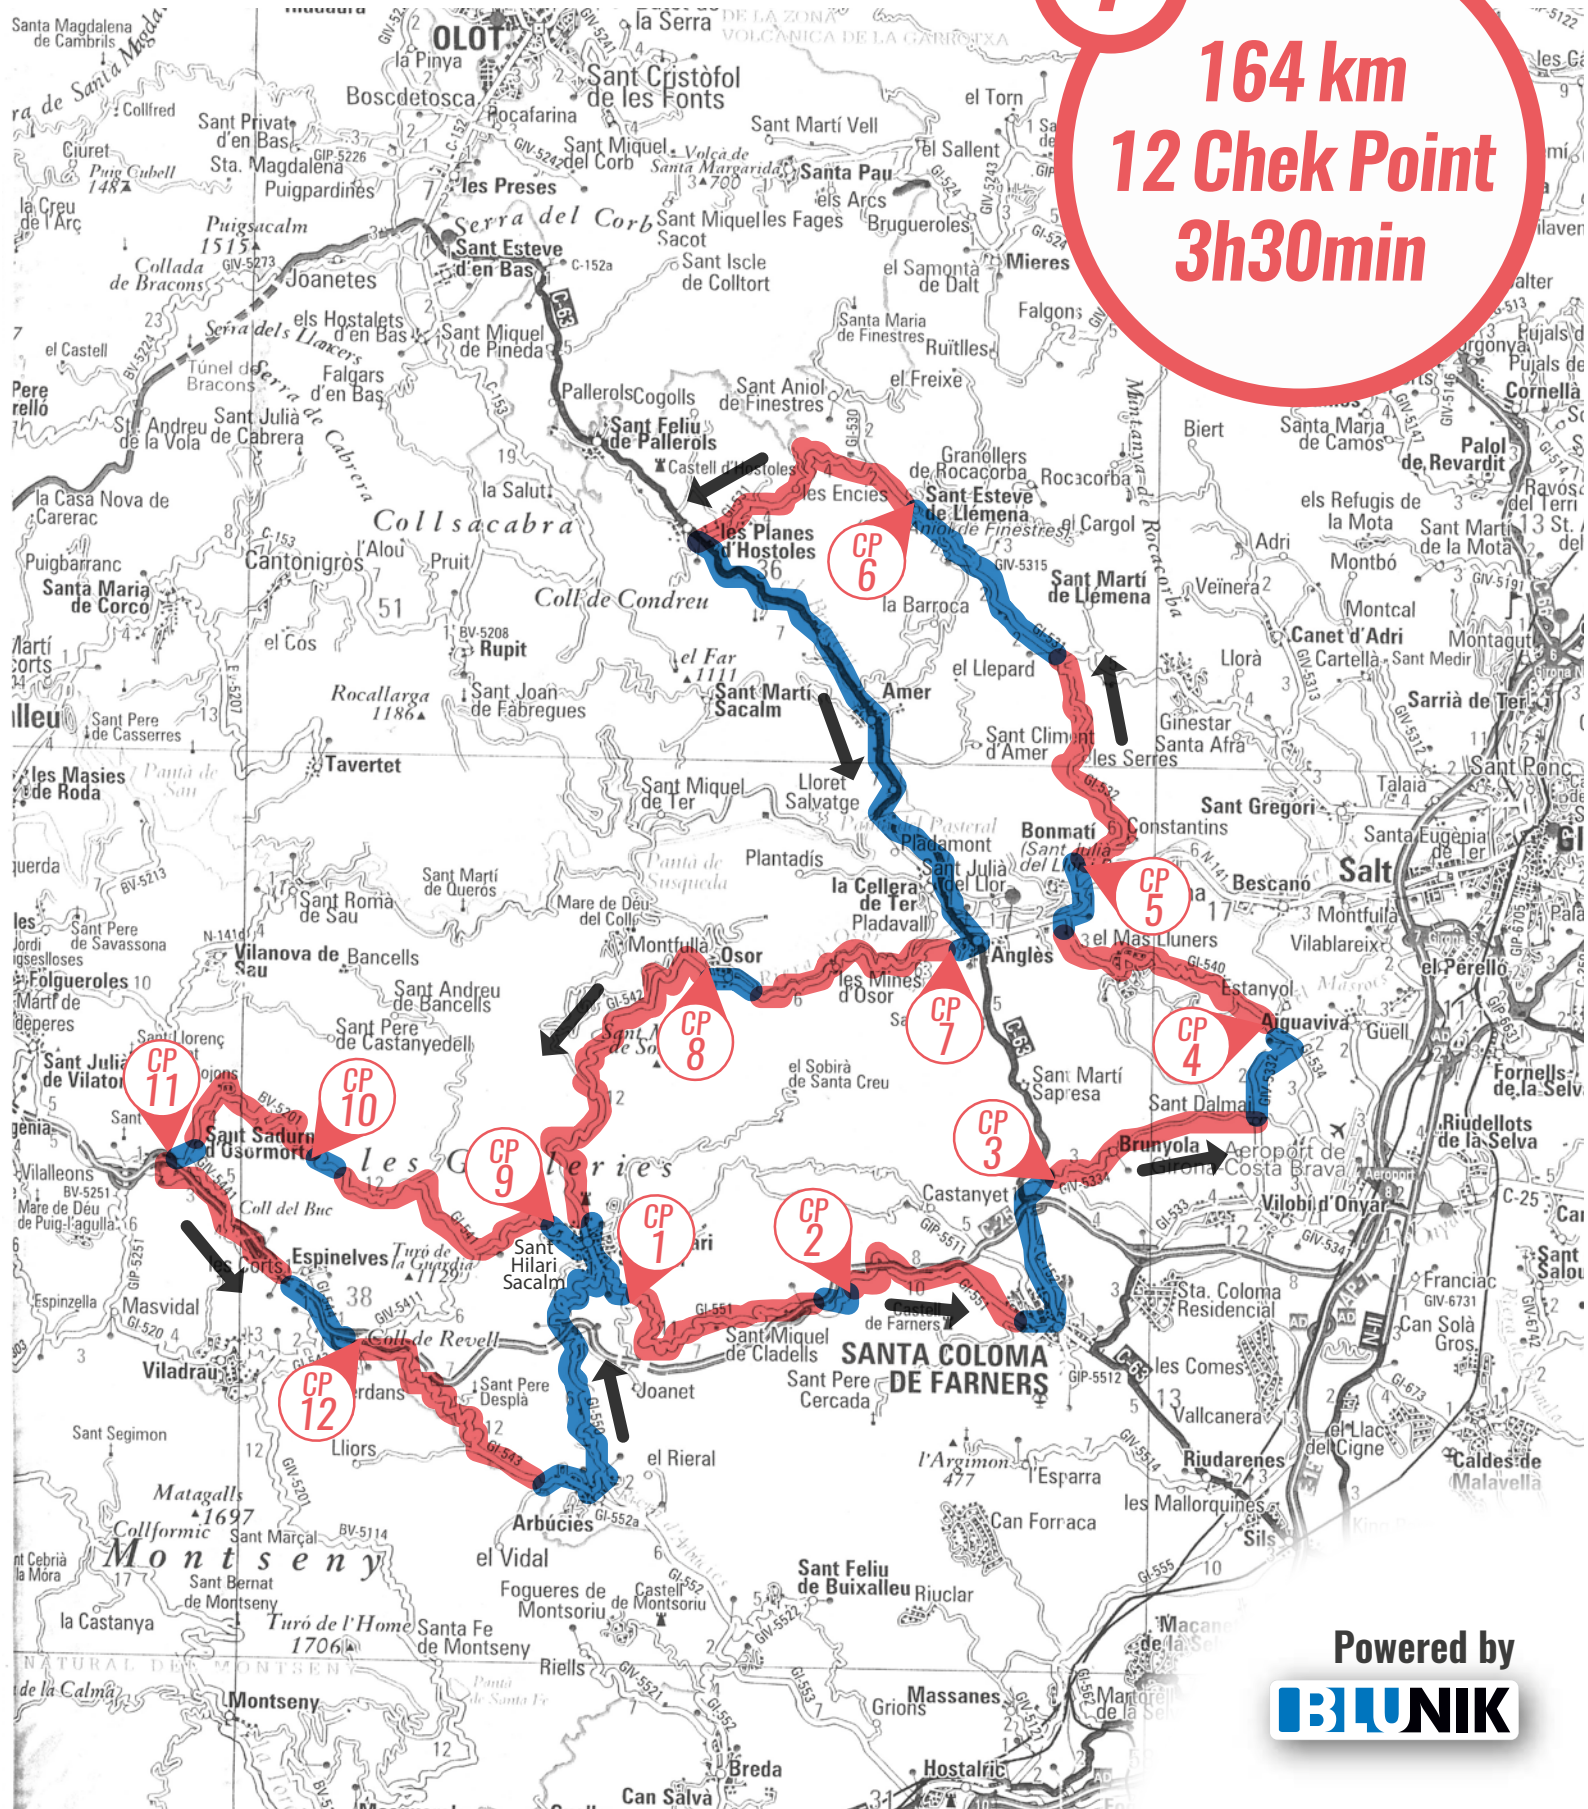

challenge
RX

BUCLE DE CLADELLS

LES GUILLERIES

7

164 km
12 Chek Point
3h30min

Powered by