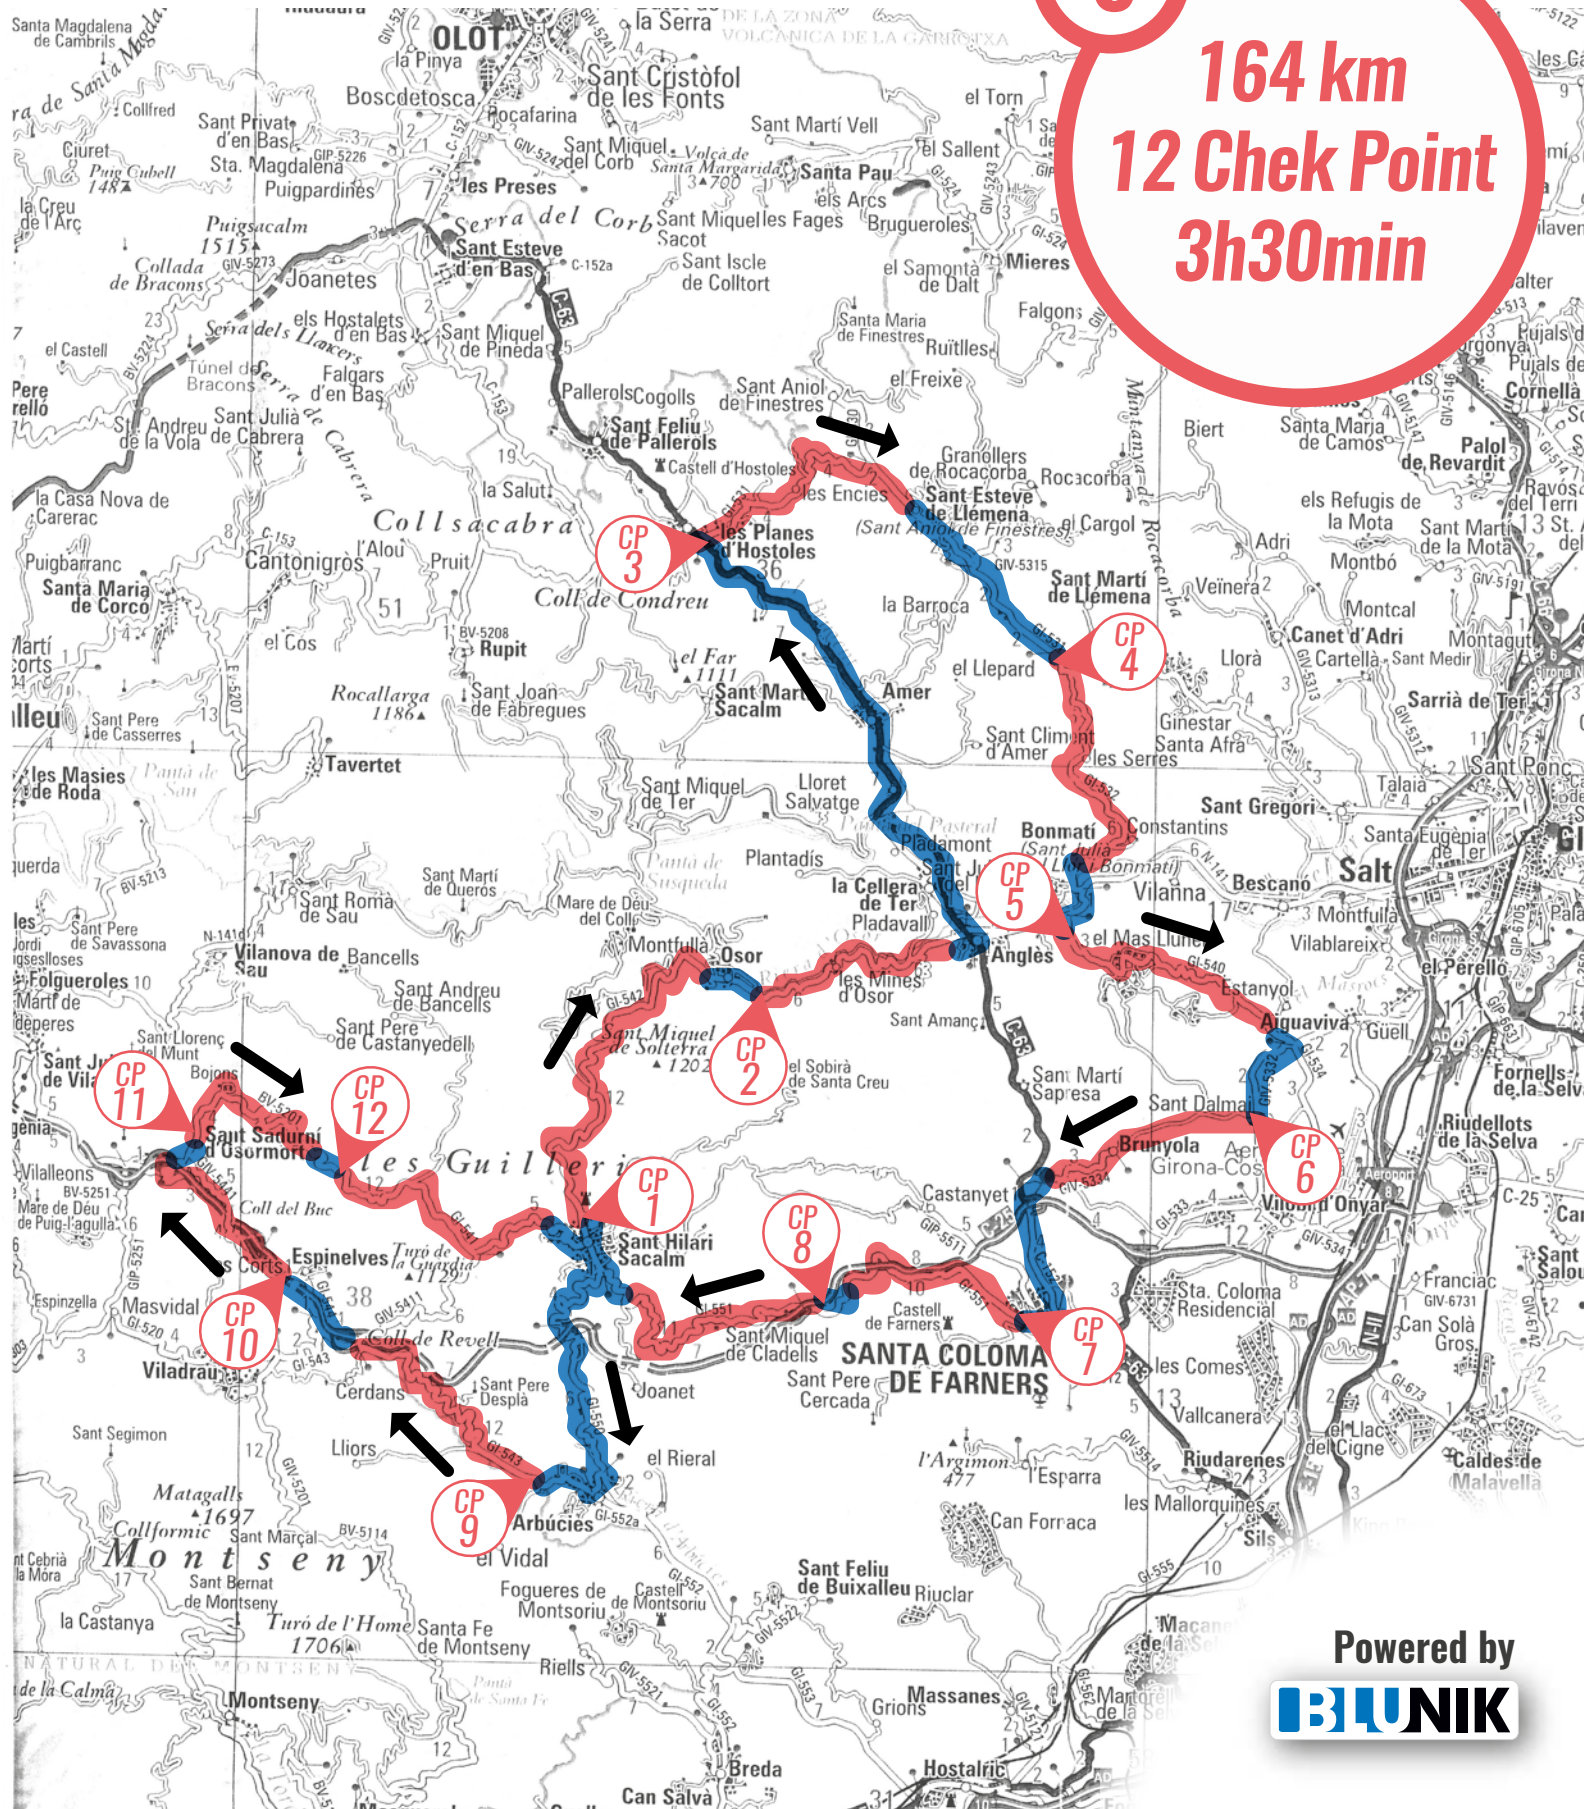

challenge
RX

BUCLE D'OSOR

LES GUILLERIES

6

164 km
12 Chek Point
3h30min

Powered by